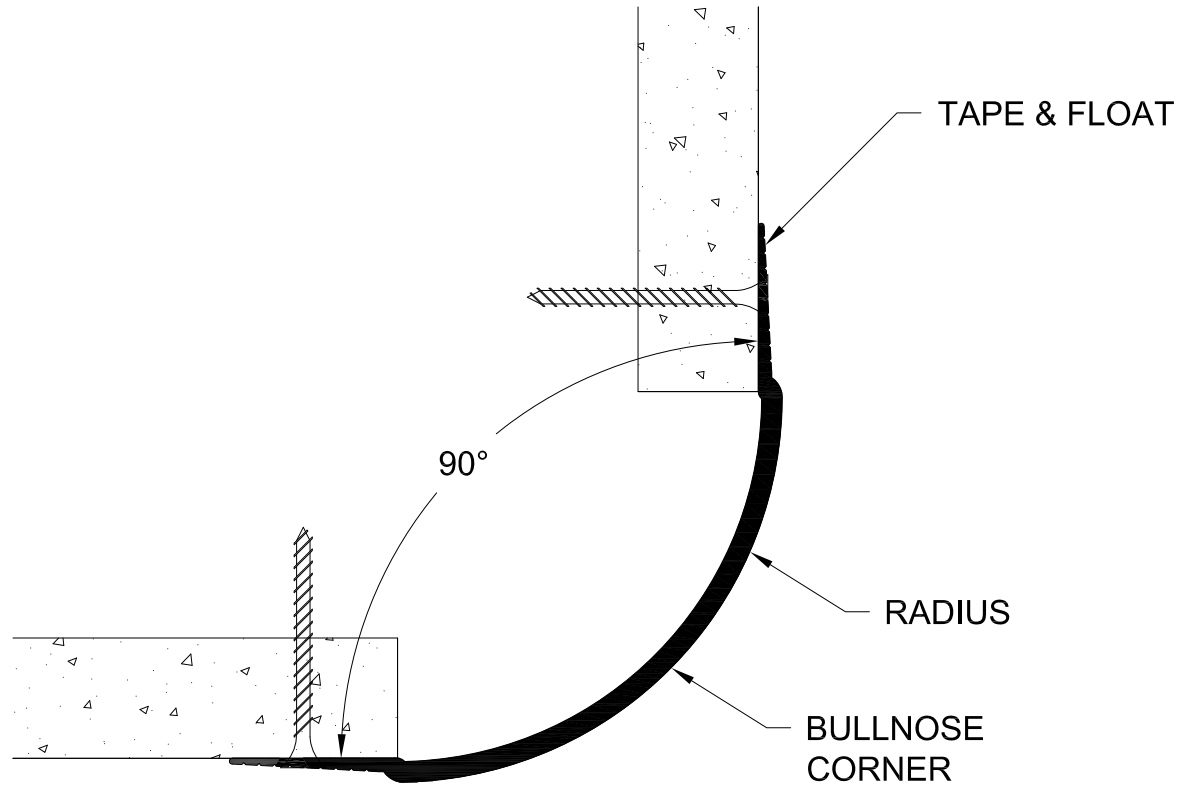

PART #	RADIUS
DBC 75	3/4"
DBC 250	2-1/2"
DBC 300	3"
DBC 400	4"
DBC 600	6"

**GORDON**®  
ARCHITECTURAL+ENGINEERED SOLUTIONS

5023 Hazel Jones Rd.  
Bossier City, LA 71111  
800.747.8954  
GORDON-INC.COM  
sales@gordon-inc.com

TRUFORM PROFILES  
DRYWALL CORNERS  
BULLNOSE CORNER